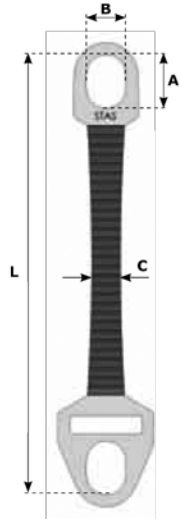

428 - Boğma Mapalı - Dar Bant

Art. No.	Kapasite (kg)	Ölçüler (mm)				Ağırlık (kg)	Ağırlık/m (kg)
		A	B	C	L		
1504 00 30	3000	105	70	45	2	22,0	4,6
1504 00 40	4000	120	80	55	3	27,0	6,0
1504 00 50	5000	120	80	70	3	31,0	7,4
1504 00 75	7500	150	100	105	3	48,0	11,0
1504 01 00	10000	180	120	140	4	75,0	14,0
1504 01 25	12500	200	135	175	4	93,0	15,0
1504 01 50	15000	225	150	210	4	112,0	18,0